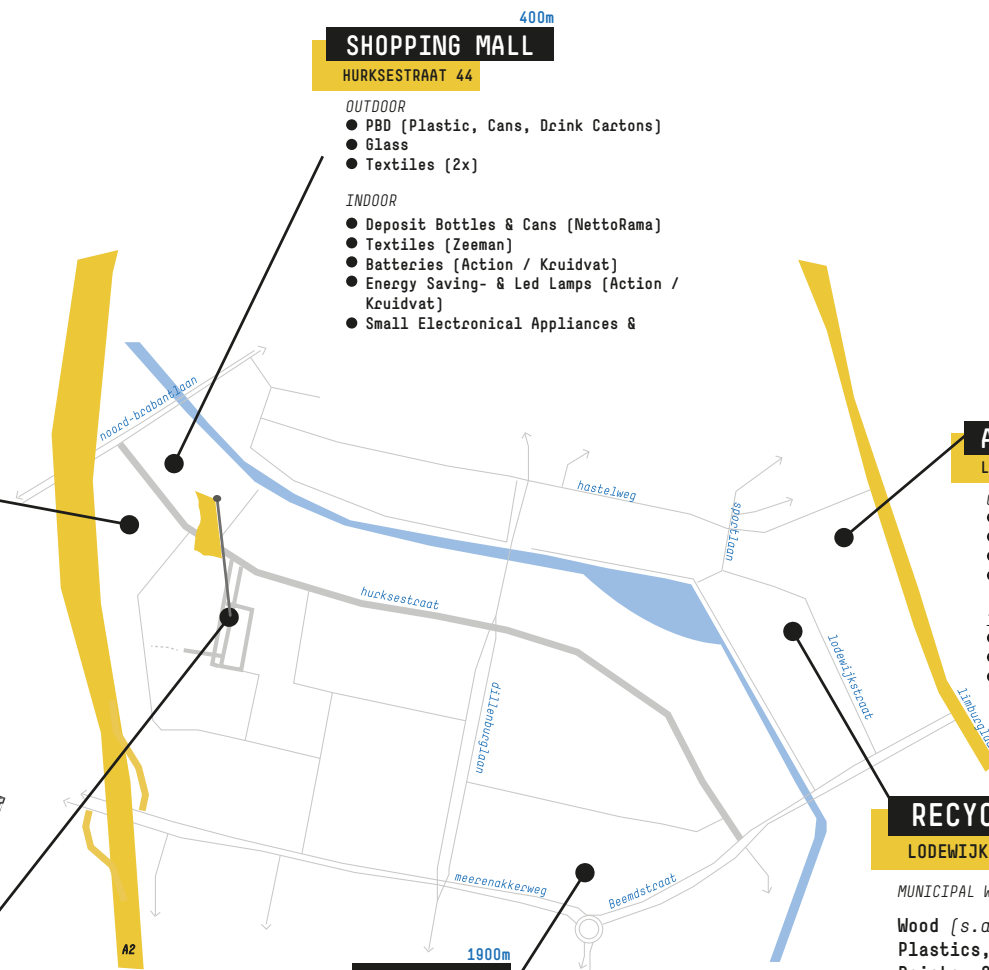

## RECYCLE CENTRE LODEWIJKSTRAAT 7

MUNICIPAL WASTE RECYCLING POINT

Wood (s.a. pallets en beams),  
Plastics, Elektronical Appliances,  
Paints, Small Chemical Waste (KCA)  
etc.

\* Access with Cure card only. You'll receive this card as resident of Eindhoven. Free entrance and recycling for a max of 2m<sup>3</sup> per visit, twelve times per year.

## HET GOED MEERENAKKERWEG 2

- THRIFT STORE**
- [Re]usable products
  - Batteries